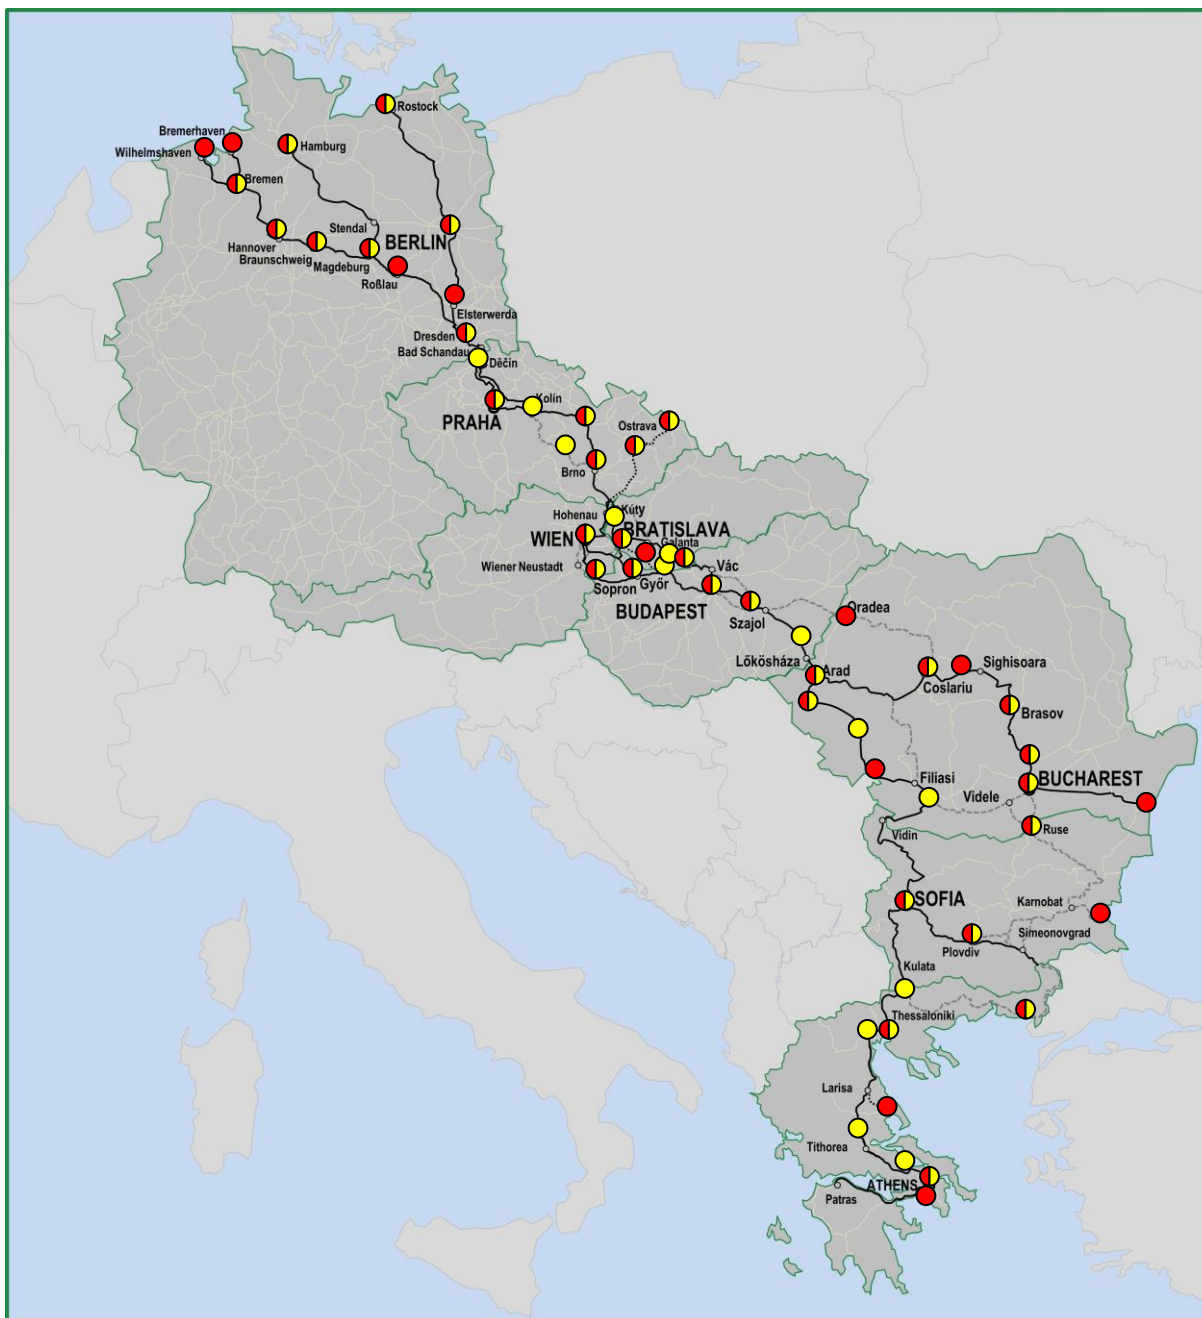

2 Terminals

This chapter includes a global overview of the terminals on Corridor Orient/East-Med with a map of locations together with the list of terminals.

2.1 Terminal overview

This Terminal Overview gives a geographic overview of the terminals along the Corridor.

The overview of Terminals along this Corridor can also be found in CIP (<https://cip.rne.eu/>)